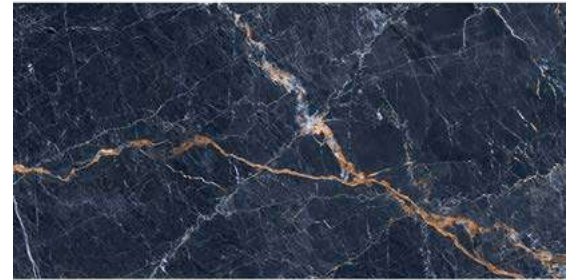

## Swedan Blue

60 X 120cm

Mármol

**NUOVO**  
INNOVATING WITH STYLE